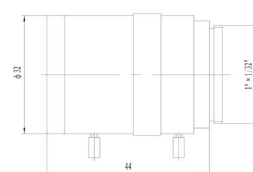

## C/CS Mount Vari-Focal Lens

CP-AC358

CP-AC2812

CP-AC550

CP-MC358

Feature	CP-AC358	CP-AC2812	CP-AC550	CP-MC358
Focal length(mm)	3.5~8	2.8~12	5~50	3.5~8
Aperture(F)	1.4-C	1.4-C	1.4-C	1.4-C
Mount	CS	CS	CS	CS
Format cover(inch)	1/3	1/3	1/3	1/3
Horizontal Angle of View(°)	78.9~34.7	98.5~23.8	51.3~5.5	78.9~34.7
Min. object Dimension(mm)	0.3	0.3	0.3	0.3
Dimension(mm)	Φ32×43.5	Φ36×65.6	Φ37×66.8	Φ32×44
Iris	Auto	Auto	Auto(DC drive)	Manual
Zoom	Manual	Manual	Manual	Manual
Focus	Manual	Manual	Manual	Manual
Net Weight(g)	87g	126g	143g	67g