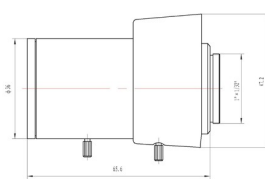

## C/CS Mount Vari-Focal Lens

CP-AC358

CP-AC2812

CP-AC550

CP-MC358

Feature	CP-AC358	CP-AC2812	CP-AC550	CP-MC358
Focal length(mm)	3.5~8	2.8~12	5~50	3.5~8
Aperture(F)	1.4-C	1.4-C	1.4-C	1.4-C
Mount	CS	CS	CS	CS
Format cover(inch)	1/3	1/3	1/3	1/3
Horizontal Angle of View(°)	78.9~34.7	98.5~23.8	51.3~5.5	78.9~34.7
Min. object Dimension(mm)	0.3	0.3	0.3	0.3
Dimension(mm)	Φ32×43.5	Φ36×65.6	Φ37×66.8	Φ32×44
Iris	Auto	Auto	Auto(DC drive)	Manual
Zoom	Manual	Manual	Manual	Manual
Focus	Manual	Manual	Manual	Manual
Net Weight(g)	87g	126g	143g	67g