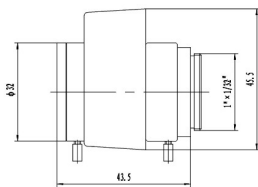

## C/CS Mount Vari-Focal Lens

CP-AC358

CP-AC2812

CP-AC550

CP-MC358

Feature	CP-AC358	CP-AC2812	CP-AC550	CP-MC358
Focal length(mm)	3.5~8	2.8~12	5~50	3.5~8
Aperture(F)	1.4-C	1.4-C	1.4-C	1.4-C
Mount	CS	CS	CS	CS
Format cover(inch)	1/3	1/3	1/3	1/3
Horizontal Angle of View(°)	78.9~34.7	98.5~23.8	51.3~5.5	78.9~34.7
Min. object Dimension(mm)	0.3	0.3	0.3	0.3
Dimension(mm)	Φ32×43.5	Φ36×65.6	Φ37×66.8	Φ32×44
Iris	Auto	Auto	Auto(DC drive)	Manual
Zoom	Manual	Manual	Manual	Manual
Focus	Manual	Manual	Manual	Manual
Net Weight(g)	87g	126g	143g	67g