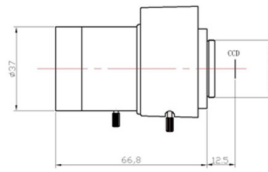

## C/CS Mount Vari-Focal Lens

CP-AC358

CP-AC2812

CP-AC550

CP-MC358

Feature	CP-AC358	CP-AC2812	CP-AC550	CP-MC358
Focal length(mm)	3.5~8	2.8~12	5~50	3.5~8
Aperture(F)	1.4-C	1.4-C	1.4-C	1.4-C
Mount	CS	CS	CS	CS
Format cover(inch)	1/3	1/3	1/3	1/3
Horizontal Angle of View(°)	78.9~34.7	98.5~23.8	51.3~5.5	78.9~34.7
Min. object Dimension(mm)	0.3	0.3	0.3	0.3
Dimension(mm)	Φ32×43.5	Φ36×65.6	Φ37×66.8	Φ32×44
Iris	Auto	Auto	Auto(DC drive)	Manual
Zoom	Manual	Manual	Manual	Manual
Focus	Manual	Manual	Manual	Manual
Net Weight(g)	87g	126g	143g	67g